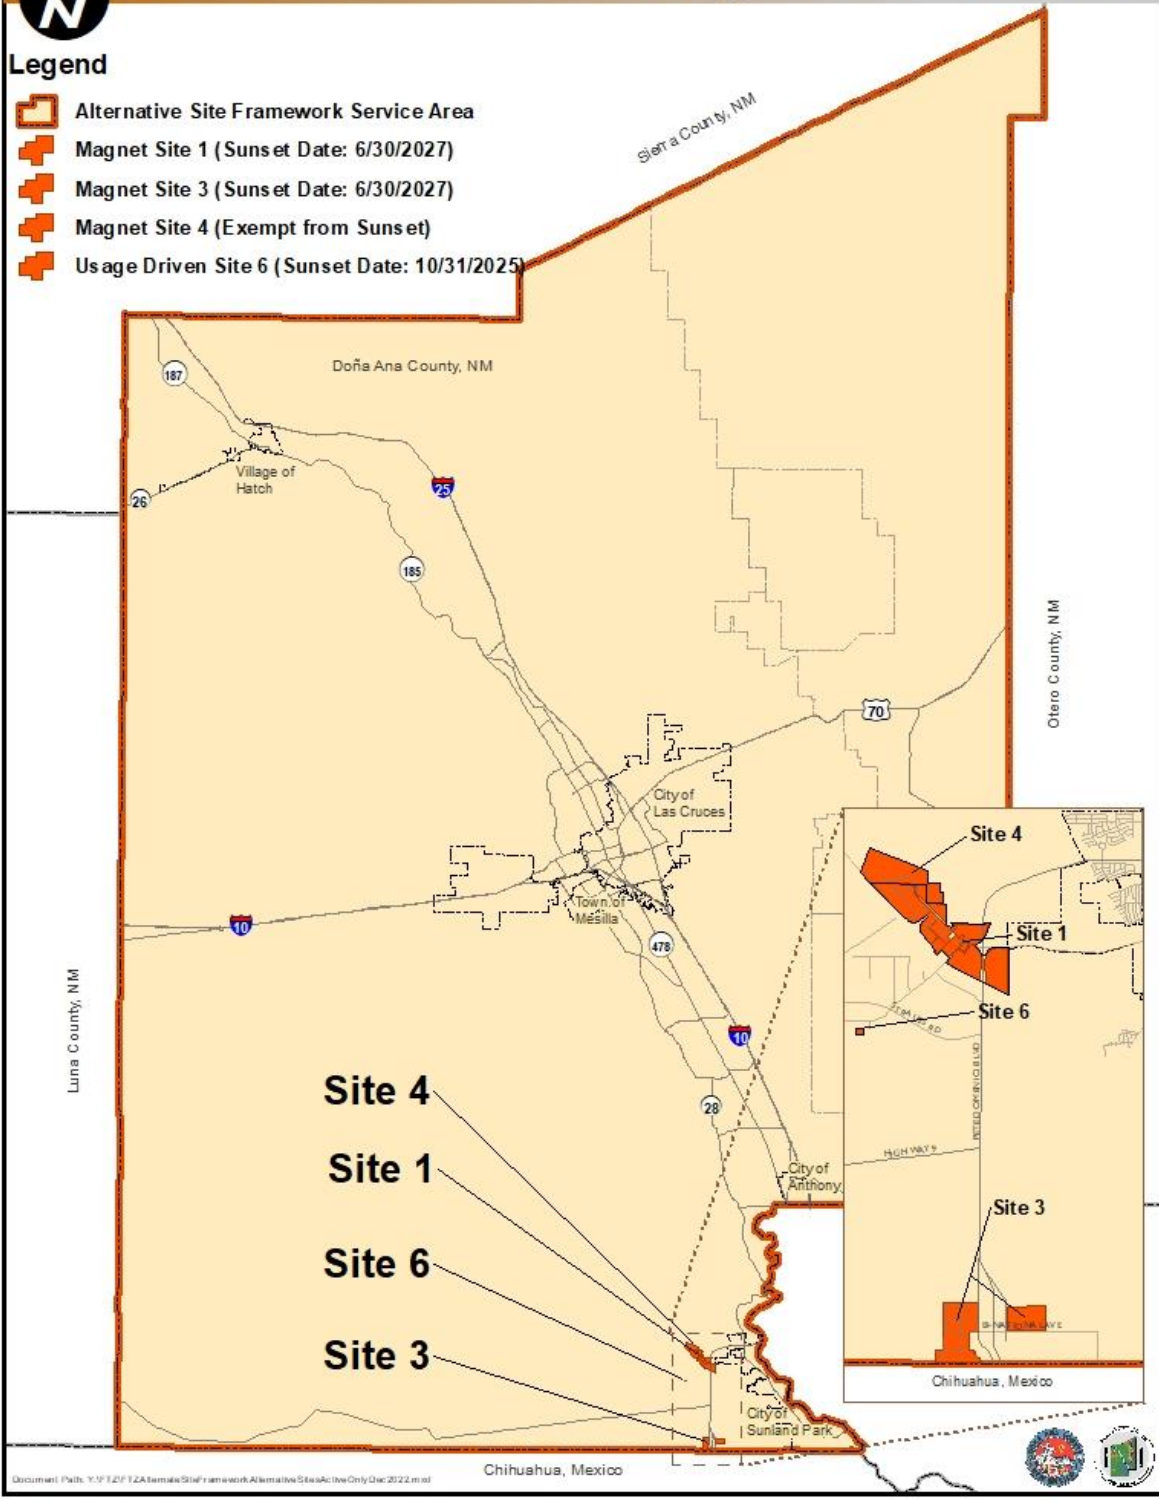

Legend

- Alternative Site Framework Service Area
- Magnet Site 1 (Sunset Date: 6/30/2027)
- Magnet Site 3 (Sunset Date: 6/30/2027)
- Magnet Site 4 (Exempt from Sunset)
- Usage Driven Site 6 (Sunset Date: 10/31/2025)

Site 4
Site 1
Site 6
Site 3